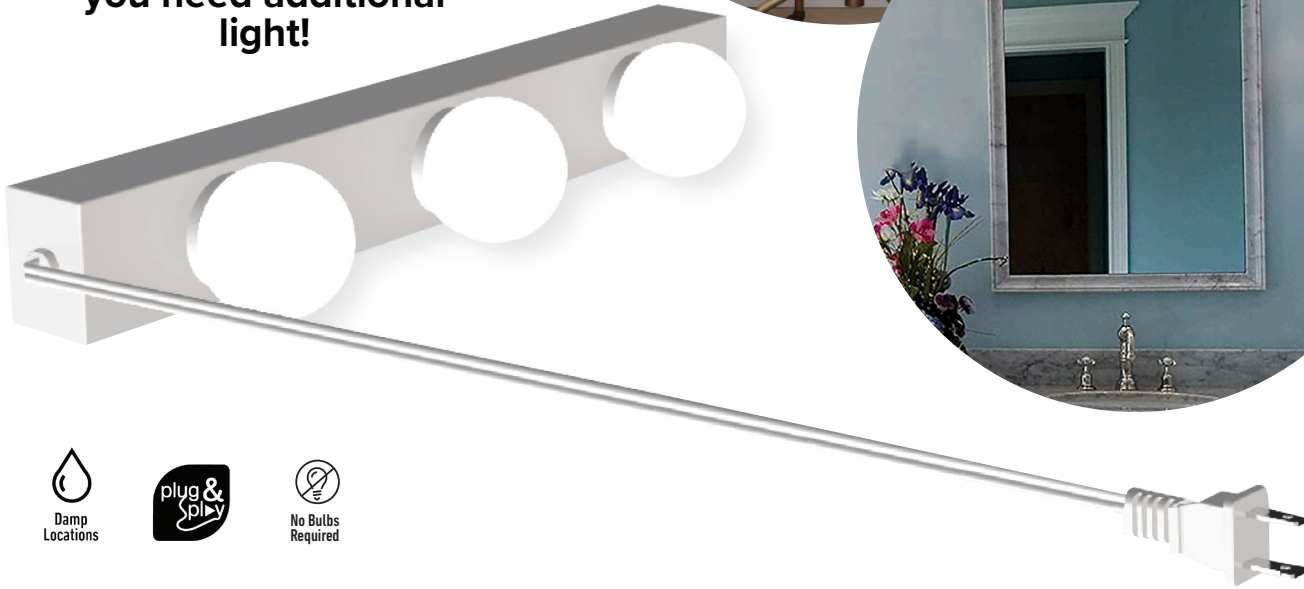

**Plug & Play
LED Fixture**

**5ft cord
for use anywhere
you need additional
light!**

FIXTURES LED Globe Fixture

With integrated LED technology, this multi-purpose fixture requires no assembly or maintenance and is packaged with double-sided tape and screws for simple installation. Simply plug it in and bring brightness to any room in your home.

Model	Lumens	CCT	UL Location Rating	Rated Life Hours	Warranty Years	Weight	Dimensions	Cord Length	Color/Finish
15W Globe Fixture	1350	●	Damp	50K	5	350g	16" x 2.16" x 2.95"	5ft	White

● 2700K ● 3000K ● 4000K ● 5000K