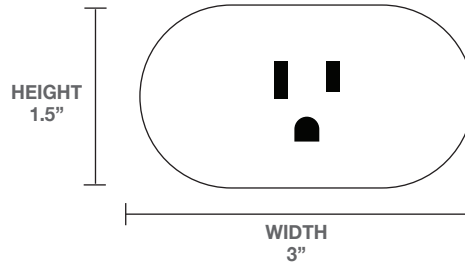

DETAILED DIMENSIONS

FEATURES

- Remote access
- No hub requires
- Scheduling & timer
- 15A 2.4GHZ Wi-Fi

MODEL INFORMATION

MODEL	CASE QTY
PLUG1/WIFI/15A	24

1-877-255-0004 | info@greenliteusa.com

www.greenliteusa.com