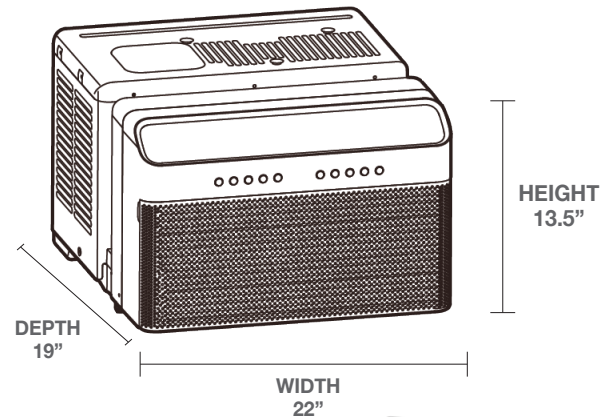

HVAC - U-SHAPED AIR CONDITIONER

This innovative AC unit features a unique design that allows you to open and close your window without removing it, providing both fresh air ventilation and ultra-quiet operation. Experience rapid cooling with powerful airflow that reaches up to 20 feet, while enjoying energy savings of up to 35%*. Control it from anywhere with your smartphone or through voice commands with Google Assistant and Amazon Alexa. Installation in 3 easy steps with the quick-snap bracket.

PRODUCT SPECIFICATIONS

Cooling Capacity	8,000 BTU
CEER	15 BTU/H/Watt
Refrigerant	R32
Airflow (CFM) Roomside (High/Low)	202.94/141.18/111.76 CFM
Variable Speed Compressor	Yes
Room Size	< 350 sq. ft.
Cooling Modes	Auto, Cool, Dry, Fan
Fan Speeds	Auto, high, med, low
Delay Timer	Yes
Color	Blue
Filter Type	Washable, removable
Clear Filter Indicator Light	Yes
Remote Control	Yes
Control Type	Electronic
Wi-Fi Ready	Yes
Smartphone App	Amazon Alexa, Google Assistant
Energy Saver Function	Yes
Sound Performance (High/Med/Low)	47/42/38 dB(A)
Power Supply	1Ph, 115V, 60Hz
Plug Type	NEMA 5-15P
Power Cord Length	6.5 ft.
Standby Power	1.4W
Unit Weight	53.13 lbs
Min. Max. Window Opening Width	23/36 in
Minimum Window Opening Height	19.5 in
Certifications and Listings	UL, CEC, DOE, ES

DETAILED DIMENSIONS

FEATURES

- U-shape design for easy open & close
- Fits most standard windows
- Long distance airflow up to 20 feet
- Ultra efficient inverter technology
- Control with your smart devices