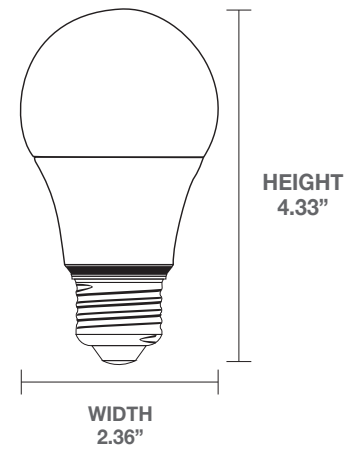

### PRODUCT SPECIFICATIONS

Wattage	9W
Incandescent Equivalent	60W
Voltage	120V
Lumens	800
Bulb Shape	A19
CCT	2700K
CRI	80
Base	E26
Material	Plastic
UL Location Rating	Damp
Rate Life Hours	25000
Dimmable	Yes (app only)
Standard	ETL
Warranty	3 Years

### DETAILED DIMENSIONS