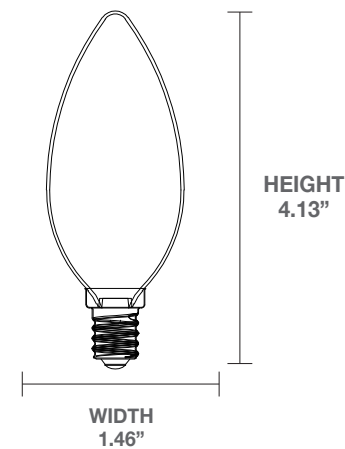

Smart Home - SMART 4.5W CANDELABRA

Control your lighting from anywhere with this WiFi-enabled LED bulb. Use Amazon Alexa or Google Assistant to control these Smart bulbs within the home, and their WiFi capabilities also permit entirely remote operation from anywhere in the world.

PRODUCT SPECIFICATIONS

Wattage	4.5W
Incandescent Equivalent	30W
Voltage	120V
Lumens	350
Bulb Shape	B11
CCT	Tunable white 2700K-6500K
CRI	80
Base	E12
Material	Plastic
UL Location Rating	Damp
UL Fixture Rating	Enclosed
Rate Life Hours	25000
Dimmable	Yes (app only)
Standard	ETL
Warranty	3 Years

DETAILED DIMENSIONS

FEATURES

- WiFi and voice enabled
- Control with app or voice assistant
- Works with Google Assistant and Amazon Alexa
- Tunable white 2700K-6500K

MODEL INFORMATION

MODEL NUMBER	CASE QTY
4.5/CTC/SMART1	24

1-877-255-0004 | info@greenliteusa.com

www.greenliteusa.com

V1 - 012725