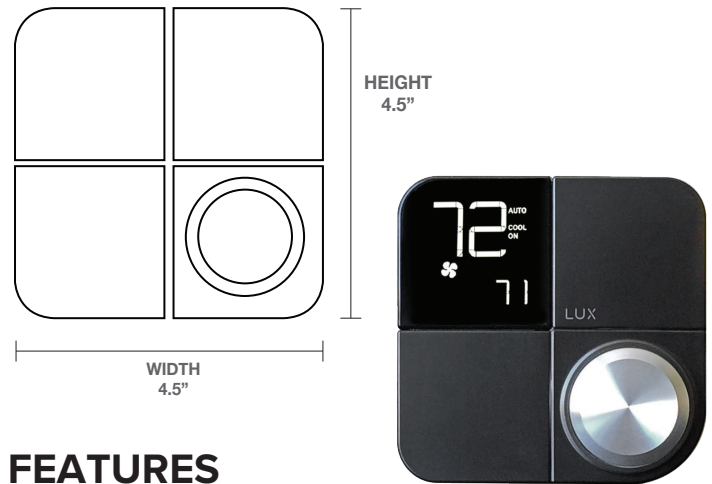

VOICE
ENABLED

PRODUCT SPECIFICATIONS

Dimensions	4.5" (W) x 1.0" (D) x 4.5" (H)
Heat/Cool Terminals	Heat: 2 total (W1/2, W2/O/B) Cool: 1 total (Y1)
Electrical Ratings	Voltage Range: 20-30V AC Max Avg. Current Draw: 120mA at 24V AC Total Output Rating (Max Combined Load): 30V AC and 4.2A resistive load
Temperature Control Range	Control Range: 45F to 90F (7C to 32C) Display Range: 32F to 99F (0C to 37C)
Environmental Limits	Operating Limits: 14F to 122F (-10C to 50C) Storage Limits: -4F to 140F (-20C to 60C) Operating Humidity: 20% to 80% non-condensing Moisture and Dust: Up to IP20
WiFi Specifications	2.4GHz: 802.11 b/g/n SHA256RSA data encryption Network commissioning through iOS/Android app or WPS Program and system settings stored on the device for set up and function - with or without WiFi
Compatible With	Universal compatibility with forced air, gas, oil and electric furnaces up to 2h/1c and heat pump system with or without aux/emergency heat. Power with C-wire or Power Bridge (included)
Not Compatible With	120V/240V line voltage systems

DETAILED DIMENSIONS

FEATURES

- Geofencing: Home & Away Aware™
- Smart Scheduling
- Utility: Demand Response Capable
- Reporting: Energy & Run Time Usage
- Apps: IOS & Android

CONNECTIVITY

- Radio: WiFi certified 802.11 b/g/n
- Frequency: 2.4 GHz
- Encryption: SHA256RSA System
- Conventional: Forced air, gas, oil and electronic furnaces (up to 2h/1c)
- Heat Pumps: With or without Aux/Emergency Heat
- Power: C Wire or PowerBridge (Included)