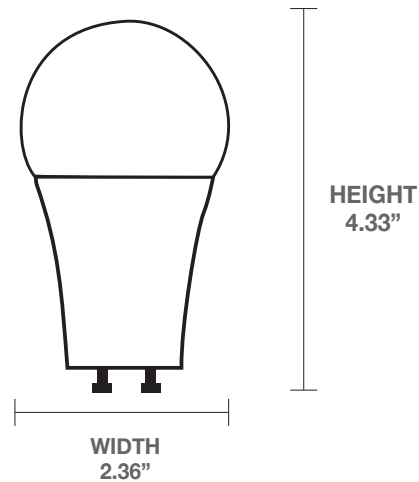

### PRODUCT SPECIFICATIONS

Wattage	9W
Incandescent Equivalent	60W
Voltage	120V
Lumens	800
Bulb Shape	Omni
CCT	3000K, 4000K
CRI	80
Base	GU24
UL Fixture Rating	Fully Enclosed
UL Location Rating	Damp
Rate Life Hours	25,000
Dimmable	Yes*
Standard	UL
Warranty	3 Years

### DETAILED DIMENSIONS