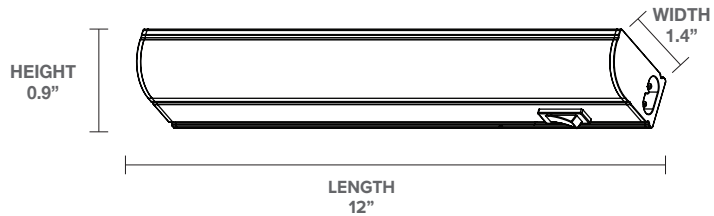

PRODUCT SPECIFICATIONS

Wattage	7W
Voltage/Current	120V 60Hz
Lumens	600
Lifetime	50,000 hours
Color Temperature	4000K Cool White
Power Source	Plug-in
Control	Switch ON/OFF
Certifications	ETL
UL Location Rating	Damp
Warranty	5 years

DETAILED DIMENSIONS

FEATURES

- Integrated LED technology
- Mounting and hanging hardware included
- Versatile and easy to use
- Linkable

MODEL INFORMATION

MODEL NUMBER	PACK SIZE	CASE QTY
7W/SHOP/1T/2	2	24