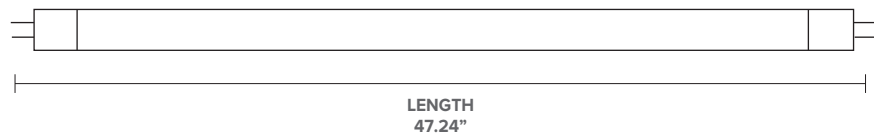

LED Lighting - 17W T8 LED TUBE

Greenlite's 17-watt Type B linear T8 LED tubes replace T8 fluorescent tubes. They require direct wiring by bypassing the existing ballast. They are a bright and reliable for many residential or commercial lighting including living rooms, garages, warehouses, offices, etc.

PRODUCT SPECIFICATIONS

Wattage	17W
Equivalent	32W
Voltage	120-277V
Lumens	2200
Lifetime	50,000 hours
Color Temperature	3500K Bright White
Driver	Type B Ballast Bypass Double Ended
Bulb Shape	T8
Bulb Base	G13
Material	Glass cover
Certifications	UL, DLC
UL Location Rating	Damp
UL Fixture Rating	Enclosed
Warranty	5 years

DETAILED DIMENSIONS

FEATURES

- Replaces fluorescent tubes
- Easy to use
- Long-lasting performance
- Maintenance-free

MODEL INFORMATION

MODEL NUMBER	PACK SIZE	CASE QTY
17W/T8/4B/35K/DE	1	25

1-877-255-0004 | info@greenliteusa.com