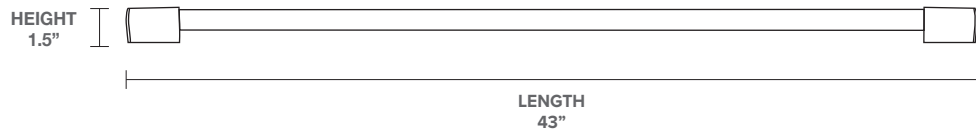

LED Lighting - 18W LED SHOPLITE LINEAR

With integrated LED technology, this linear fixture requires no assembly or maintenance and is packaged with mounting and hanging hardware for simple installation. Simply plug it in and bring brightness to any room in your home.

PRODUCT SPECIFICATIONS

Wattage	18W
Voltage/Current	120V 60Hz
Lumens	2000
Lifetime	50,000 hours
Color Temperature	4000K Cool White
Power Source	Plug-in
Control	Switch ON/OFF
Certifications	ETL
UL Location Rating	Damp
Warranty	5 years

DETAILED DIMENSIONS

5 ft Cord

FEATURES

- Integrated LED technology
- Mounting and hanging hardware included
- Versatile and easy to use
- Long-lasting performance

MODEL INFORMATION

MODEL NUMBER	PACK SIZE	CASE QTY
18W/SHOP/1T/E/2	2	12