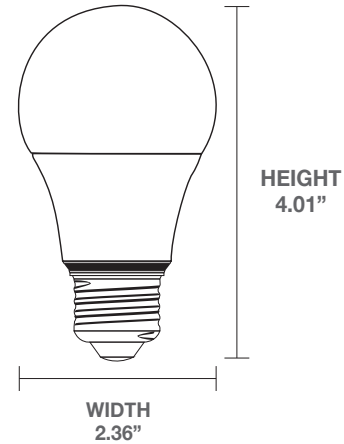

## LED Lighting - 12W A19 3-WAY

Greenlite LED 3-Way A19 light bulb provides omni-directional light perfect for any room in your home. This bulb creates a comfortable atmosphere by providing 3 wattage levels of bright white light that lasts 25,000 hours.

### PRODUCT SPECIFICATIONS

Wattage	4/8/12W
Incandescent Equivalent	40/60/100W
Voltage	120V
Lumens	500/1000/1500
Bulb Shape	A19
CCT	3000K
CRI	80
Base	E26
Material	Plastic
UL Location Rating	Damp
UL Fixture Rating	Enclosed
Rate Life Hours	25000
Dimmable	No
Certifications	UL
Warranty	3 Years

### DETAILED DIMENSIONS

### FEATURES

- 3 wattage levels: 4/8/12W
- Instant On
- Energy-saving LED