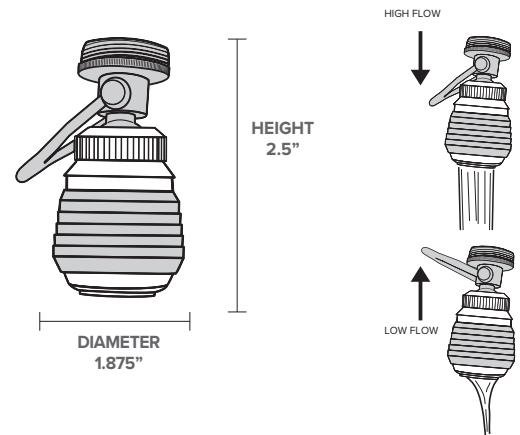

### PRODUCT SPECIFICATIONS

<b>Material</b>	Brass Connector
<b>Finish</b>	Chrome plated
<b>Thread Type</b>	Dual thread
<b>Spray Type</b>	Single stream
<b>Filter Type</b>	Honeycomb filter screen
<b>Certification</b>	WaterSense
<b>Standard Number</b>	ASME A112.18.1
<b>Warranty</b>	1 year

### DETAILED DIMENSIONS