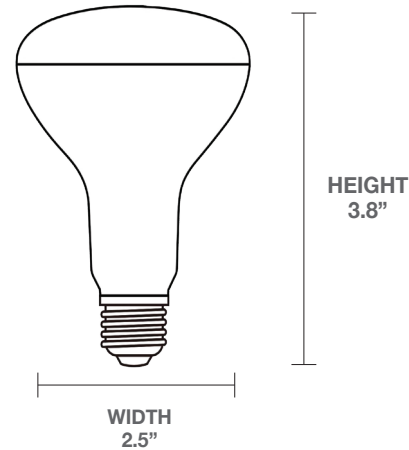

LED Lighting - R20 FLOODLIGHT

This dimmable LED downlight bulb is the perfect energy-efficient solution for recessed cans in any space. Its compact size, standard base, and easy installation make it a breeze to upgrade your home or business lighting. Enjoy long life, reliable performance, and ideal color temperature, brightness, and beam angle for optimal illumination.

PRODUCT SPECIFICATIONS

Light Source	LED
Bulb Shape	R20
Base	E26 Medium
CCT	3000K - Bright White
UL Location Rating	Damp
Warranty	3 Years
Certifications	cULus, RoHS

DETAILED DIMENSIONS

FEATURES

- Shatterproof 
- 100° beam angle 
- Ideal for recess lighting 