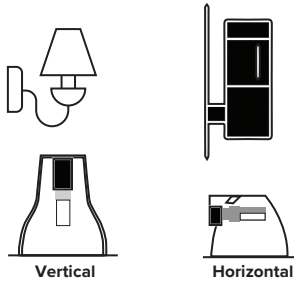

LED Lighting - PL LAMPS

PL replacement LED bulb for fully enclosed or open fixtures. These versatile lamps can be either vertically or horizontally installed without affecting longevity. Most commonly used for wall sconces and recessed cans in hospitals, hotels, condominiums retail spaces, and more.

APPLICATIONS

FEATURES

12W G24Q 4-PIN
12W/LED/PLC/G24Q

- Adjustable base 180°
- Beam angle 140°
- Ballast compatible
- Suitable for use in wall-mounted fixtures and ceiling fixtures

5W GX23 2-PIN
5W/LED/PLC/GX23