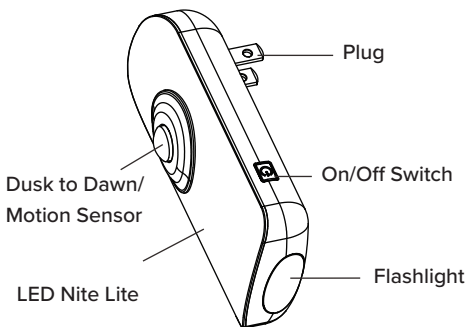

LED Fixtures - 3-IN-1 NITE LITE, FLASHLIGHT AND EMERGENCY LIGHT

This 3-in-1 LED light is the perfect solution for lighting your home at night. It features a night light that automatically turns on at dusk and off at dawn, motion sensing that activates upon detecting movement, a safety light that illuminates during power outages, and a flashlight for portable use. Its rectangular design provides a soft, even light, while the integrated LED remains cool to the touch. This energy-efficient choice is ideal for your home.

PRODUCT SPECIFICATIONS

Wattage	1.5W
Lifetime	25,000 hours
Function	Dusk to Dawn
Color Temperature	3000K
Control	CDS
Material	PC + ABS
Certifications	ETL/CETL, FCC
Warranty	2 years

DETAILED DIMENSIONS

FEATURES