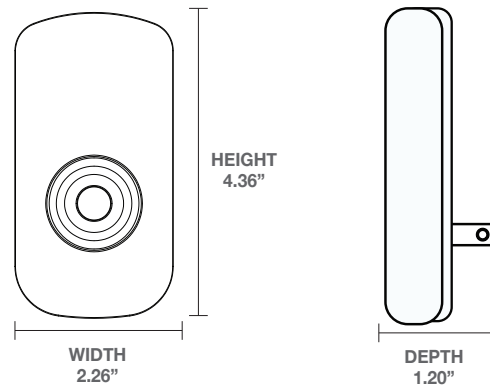

PRODUCT SPECIFICATIONS

Wattage	1.5W
Lifetime	25,000 hours
Function	Dusk to Dawn
Color Temperature	3000K
Control	CDS
Material	PC + ABS
Certifications	ETL/CETL, FCC
Warranty	2 years

DETAILED DIMENSIONS

FEATURES