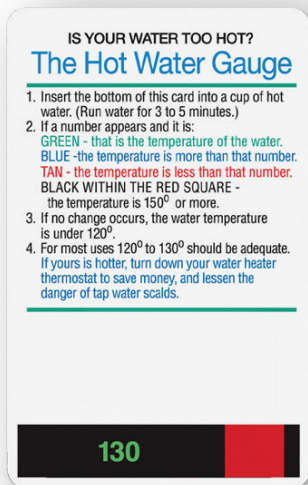

Water Conservation - HOT WATER TEMPERATURE GAUGE CARD

When a water heater is optimally set, users can realize significant savings. This Hot Water Gauge assesses current water heater settings in comparison to ideal settings. These thermometers can be customized with a company message or program theme.

PRODUCT SPECIFICATIONS

Water-Saving	Accessory
Reusable Card	Yes
Temperature Sensor	Thermo Strip
Finish	Plastic
Imprint Area	1.75" x .625"

DETAILED DIMENSIONS

FEATURES

- Easy instruction printed directly on card
- Bendable plastic
- Educates consumers on saving energy in the home.
- Requires no assembly
- Shows you how to set your hot water heater for maximum efficiency and prevent tap water scalding