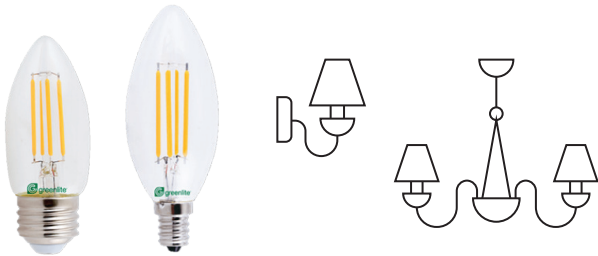

PRODUCT SPECIFICATIONS

Light Source	LED
Warranty	3 Years
Certifications	cULus, RoHS

MODEL INFORMATION

GENERAL PURPOSE

WATTS	REPLACES	LUMENS	DIMMABILITY	BULB SHAPE	BASE	RATED LIFE HOURS	UL FIXTURE RATING	CCT**	UL LOCATION RATING	PACK SIZE	CASE QTY
5W	40W	450	YES*	A15	E26	15,000	ENCLOSED	2700K	WET	1	48
7W	60W	800	YES*	A19	E26	15,000	ENCLOSED	2700K	DAMP	1,4	24,48
14W	100W	1600	YES*	A21	E26	15,000	ENCLOSED	2700K	DAMP	1,4	24,48

V1-01162028

LED Lighting - FILAMENT STYLE BULBS

APPLICATIONS

GENERAL PURPOSE

CANDELABRA

GLOBE

*This lamp may not be compatible with all dimmers.
 **2700K - SOFT WHITE | 3000K - BRIGHT WHITE | 4000K - COOL WHITE | 5000K - DAYLIGHT