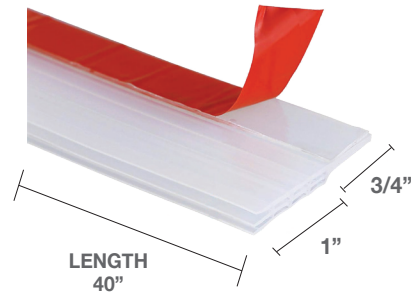

Weatherization and Insulation - DOOR SWEEP

Seal out those pesky drafts and say hello to savings with Greenlite's Door Sweep! This easy-to-install sweep blocks cold air, keeps your home cozy, and helps lower energy bills. Made from durable materials, it's a simple solution for year-round comfort and energy efficiency.

PRODUCT SPECIFICATIONS

Material	Flexible silicone
Application	Self-stick
Color	Clear
Warranty	1 year

DETAILED DIMENSIONS

FEATURES

- Insulates doors & reduces your energy bill
- Easy to install cut-to-size
- Hot & cold air loss prevention
- Strong, high-quality silicone strip
- 1 strip fits one standard door frame

MODEL INFORMATION

MODEL NUMBER	PACK QTY	HEIGHT	LENGTH	CASE QTY
WX/DS/WH	1	1.75"	40"	50
WX/DS/WH/2	2	1.75"	40"	24

1-877-255-0004 | info@greenliteusa.com

www.greenliteusa.com

V1-121224