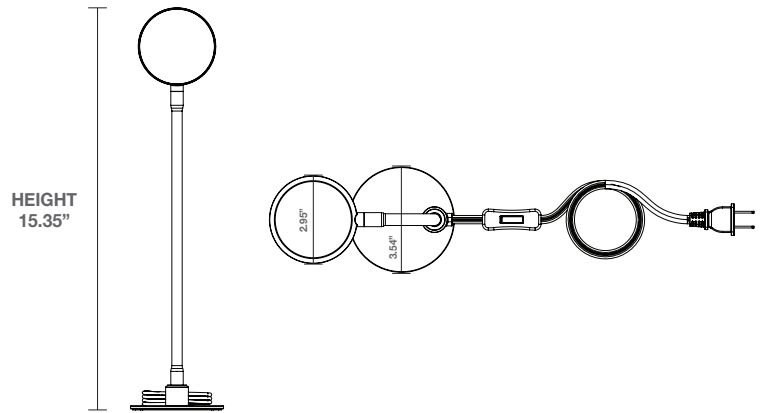

DESK LAMP

Low wattage, energy-saving LED desk lamps. No bulbs required! Flexible neck bends into place and holds for direct light just where you need it. Available in black and moonstruck.

PRODUCT SPECIFICATIONS

Wattage	3.5W
Voltage/Current	120V 60Hz
Lumens	300LM
Lifetime	20,000 hours
Color Temperature	3000K
LED Model	2835
Ra/CRI	80
Power Source	Plug-in
Switch Mechanism	Rocker
Control	Switch ON/OFF
Material	PC, Metal, Silicone Tube
Certifications	ETL
Warranty	2 years

DETAILED DIMENSIONS

FEATURES

MODEL INFORMATION

MODEL NUMBER	PACK SIZE	CASE QTY
	2	12

1-877-255-0004 | info@greenliteusa.com

www.greenliteusa.com

V1-121224