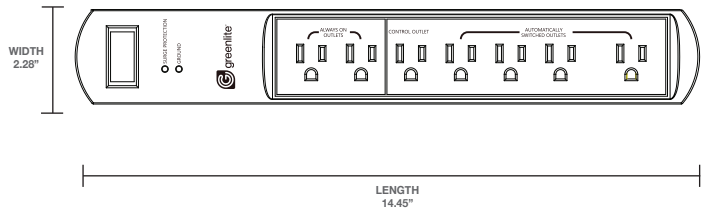

WARNING: For indoor use in dry locations only. Not intended for use with aquarium equipment, microwaves, electric kettles, refrigerators, freezers, air conditioners, electric heaters, or other high-power appliances. Do not use with power drills, bench saws, or other power tools. The combined load used on all outlets at the same time must not exceed 1800 watts. In case of overloading, the circuit breaker will safely shut off all power. Eliminate the overload, then reset by pressing the circuit breaker switch. **CAUTION: RISK OF ELECTRIC SHOCK, DO NOT PLUG INTO ANOTHER RELOCATABLE POWER STRIP OR AN EXTENSION CORD.**

MODEL INFORMATION

MODEL	CASE QTY
APS/T107M1S4/I02	36

1-877-255-0004 | info@greenliteusa.com
www.greenliteusa.com

V1-121224

DETAILED DIMENSIONS

FEATURES

- 1440 Joules
- Reduces standby power
- Compatible with >99% TVs
- 3 FT. Heavy-duty power cord
- Resettable circuit breaker