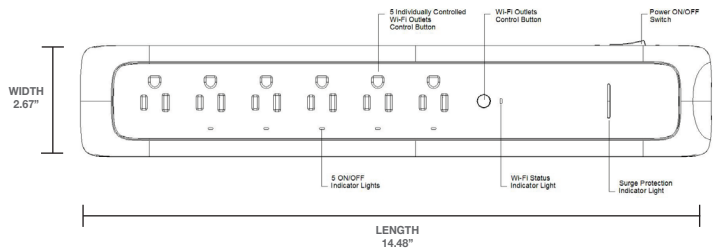

WARNING: For indoor use in dry locations only. Not intended for use with aquarium equipment, microwaves, electric kettles, refrigerators, freezers, air conditioners, electric heaters, or other high-power appliances. Do not use with power drills, bench saws, or other power tools. The combined load used on all outlets at the same time must not exceed 1800 watts. In case of overloading, the circuit breaker will safely shut off all power. Eliminate the overload, then reset by pressing the circuit breaker switch. **CAUTION: RISK OF ELECTRIC SHOCK, DO NOT PLUG INTO ANOTHER RELOCATABLE POWER STRIP OR AN EXTENSION CORD.**

MODEL INFORMATION

MODEL	CASE QTY
APS/T107M1S4/I02	36

1-877-255-0004 | info@greenliteusa.com
www.greenliteusa.com

V1-121224

DETAILED DIMENSIONS

FEATURES

- 1440 Joules
- Reduces standby power
- Compatible with >99% TVs
- 3 FT. Heavy-duty power cord
- Resettable circuit breaker