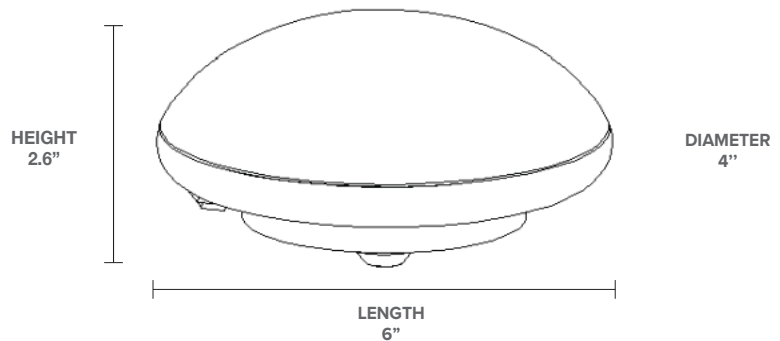

LED Lighting - 9W LED MULTI-PURPOSE FIXTURE

Imagine a world where every outlet is a light source! This innovative ceiling fixture transforms your home with an included socket adapter, instantly adding a touch of brightness wherever you need it. The integrated LED ensures long-lasting illumination without the hassle of bulb replacements, making it perfect for both renters and homeowners.

PRODUCT SPECIFICATIONS

Wattage	9W
Voltage/Current	120V 60Hz
Lumens	800
Lifetime	35,000 hours
Color Temperature	3000K Bright White
Dimmability	Non-dimmable
Base	E26 medium base
Certifications	ETL
UL Location Rating	Damp
Warranty	5 years

DETAILED DIMENSIONS

FEATURES

MODEL INFORMATION

MODEL NUMBER	PACK SIZE	CASE QTY
9W/GTW/2	2	48

1-877-255-0004 | info@greenliteusa.com

www.greenliteusa.com

V1-012725