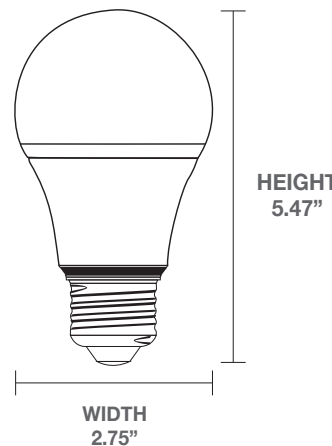

PRODUCT SPECIFICATIONS

Wattage	7W
Equivalent	60W
Lumens	600
Lifetime	15,000 hours
Color Temperature	3000K Bright White
Dimmability	Non-dimmable
Base	E26 medium base
Certifications	cULus
UL Location Rating	Damp
Warranty	1 year

DETAILED DIMENSIONS

FEATURES

- Rechargeable battery: full charge 3.5 hours
- Hang it anywhere for hands-free illumination
- On/Off Switch: Control your light with ease
- Portable Powerhouse: Take it with you wherever you go