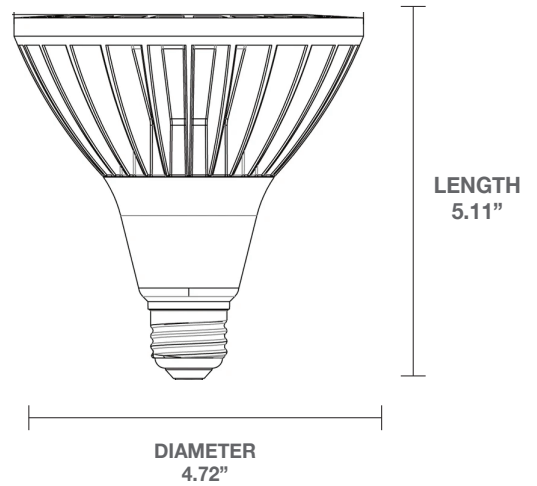

LED Lighting - 32W PAR38 250W EQUIVALENT

The Greenlite PAR38 32W LED bulb is a powerful and efficient replacement for traditional 250W halogen floodlights. It delivers bright, long-lasting illumination while using significantly less energy. Perfect for both indoor and outdoor applications, this bulb is ideal for highlighting architectural features, landscaping, and security lighting.

PRODUCT SPECIFICATIONS

Light Source	LED
Bulb Shape	PAR38
Voltage	120-277
Operating Temperature	-20°C - 50°C
Base	E26 Medium
UL Location Rating	Damp
Warranty	3 Years
Certifications	cULus, RoHS

DETAILED DIMENSIONS