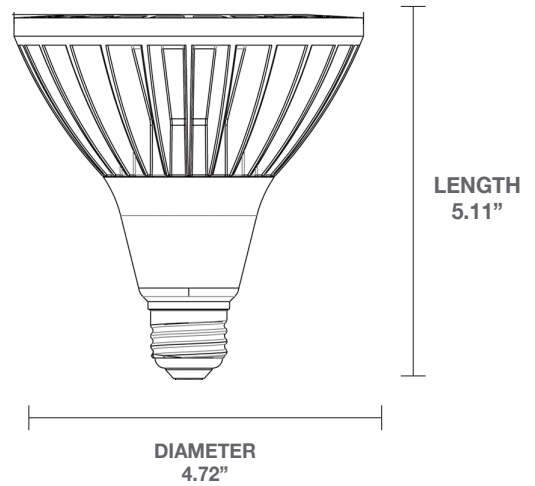

LED Lighting - 32W PAR38 250W EQUIVALENT

The Greenlite PAR38 32W LED bulb is a powerful and efficient replacement for traditional 250W halogen floodlights. It delivers bright, long-lasting illumination while using significantly less energy. Perfect for both indoor and outdoor applications, this bulb is ideal for highlighting architectural features, landscaping, and security lighting.

PRODUCT SPECIFICATIONS

Light Source	LED
Bulb Shape	PAR38
Voltage	120-277V
Operating Temperature	-20°C - 50°C
Base	E26 Medium
UL Location Rating	Damp
Warranty	3 Years
Certifications	cULus, RoHS

DETAILED DIMENSIONS

FEATURES

- 40° beam angle
- Ideal for track and recessed lighting
- Shatterproof

APPLICATIONS

MODEL INFORMATION

WATTS	REPLACES	LUMENS	DIMMABILITY	CCT	RATED LIFE HOURS	UL FIXTURE RATING	PACK SIZE	CASE QTY
32W	250W	3300	NO	4000K	25,000	ENCLOSED	1	24