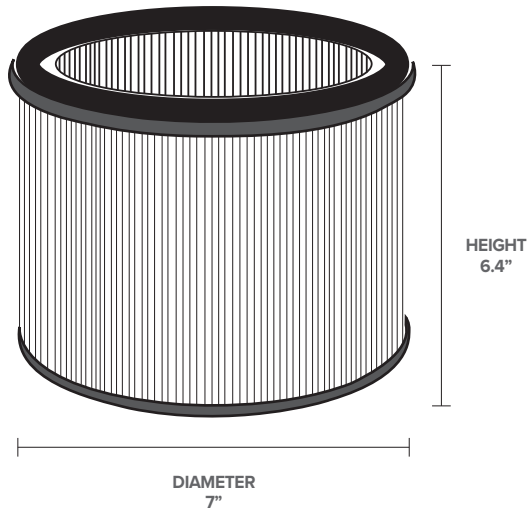

Air Quality and Home Safety - FILTER REPLACEMENT - 25W AIR PURIFIER

Breathe easier with the Greenlite True HEPA 13 Replacement Filter. This filter features multiple layers, including a pre-filter, H13 True HEPA filter, and activated carbon filter, to capture 99.97% of airborne particles, including dust, pollen, pet dander, smoke, and odors. Designed for the 25W Air Purifier, it ensures cleaner and healthier air in your home or office. Easy installation and long-lasting performance make it a breeze to maintain optimal air quality.

PRODUCT SPECIFICATIONS

Filter Type	H13 True HEPA filter
Average Filter Life	6 months

DETAILED DIMENSIONS

FEATURES

- True HEPA 13 Filter
- Easy installation
- 360° Filtration
- Captures 99.97% of airborne particles as small as 0.3 microns