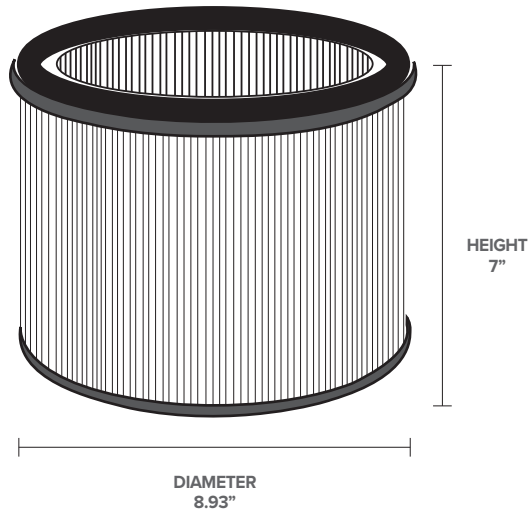

Air Quality and Home Safety - FILTER REPLACEMENT -22W AIR PURIFIER

Breathe easier with the Greenlite True HEPA 13 Replacement Filter. This filter features multiple layers, including a pre-filter, H13 True HEPA filter, and activated carbon filter, to capture 99.97% of airborne particles, including dust, pollen, pet dander, smoke, and odors. Designed for the 22W Air Purifier, it ensures cleaner and healthier air in your home or office. Easy installation and long-lasting performance make it a breeze to maintain optimal air quality.

PRODUCT SPECIFICATIONS

Filter Type	H13 True HEPA filter
Average Filter Life	6 months

DETAILED DIMENSIONS

FEATURES

- True HEPA 13 Filter
- Easy installation
- 360° Filtration
- Captures 99.97% of airborne particles as small as 0.3 microns