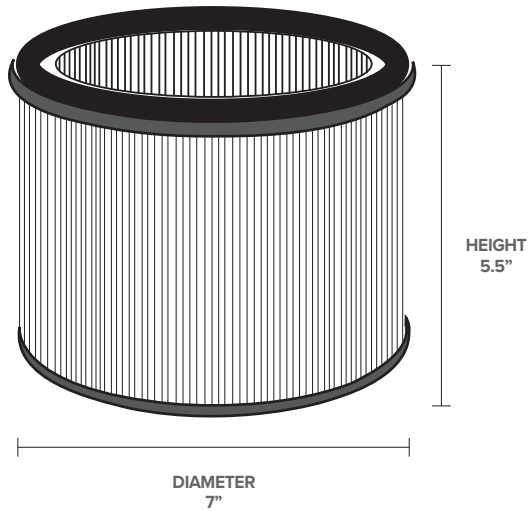

Air Quality and Home Safety - FILTER REPLACEMENT - 15W AIR PURIFIER

Breathe easier with the Greenlite True HEPA 13 Replacement Filter. This filter features multiple layers, including a pre-filter, H13 True HEPA filter, and activated carbon filter, to capture 99.97% of airborne particles, including dust, pollen, pet dander, smoke, and odors. Designed for the 15W Air Purifier, it ensures cleaner and healthier air in your home or office. Easy installation and long-lasting performance make it a breeze to maintain optimal air quality.

PRODUCT SPECIFICATIONS

Filter Type	H13 True HEPA filter
Average Filter Life	6 months

DETAILED DIMENSIONS

FEATURES

- True HEPA 13 Filter
- Easy installation
- 360° Filtration
- Captures 99.97% of airborne particles as small as 0.3 microns