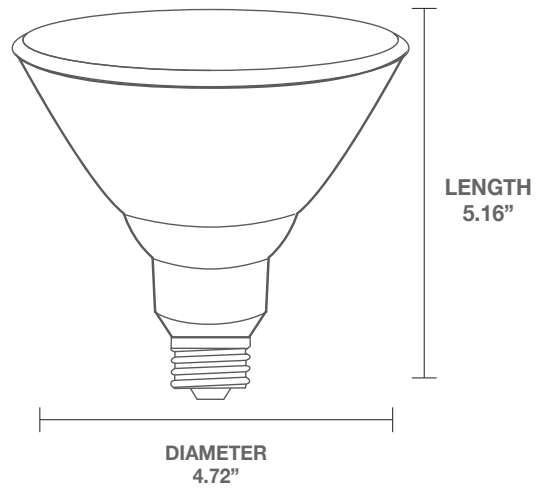

LED Lighting - 12W PAR38 DUSK TO DAWN SENSOR 120W EQUIVALENT

The Greenlite Dusk-to-Dawn PAR38 LED bulb offers energy-efficient and automated lighting for your outdoor spaces. This 12W bulb (120W equivalent) automatically turns on at dusk and off at dawn, providing convenient and reliable illumination. Perfect for enclosed fixtures, it's ideal for illuminating pathways, driveways, and security lighting.

PRODUCT SPECIFICATIONS

Light Source	LED
Bulb Shape	PAR38
Base	E26 Medium
UL Location Rating	Wet
Warranty	3 Years
Certifications	cULus, RoHS

DETAILED DIMENSIONS

FEATURES

- On at night. Off in the day. ○
- Indoor and outdoor use ○
- 40° beam angle ○
- Ideal for track and recessed lighting ○
- Shatterproof ○