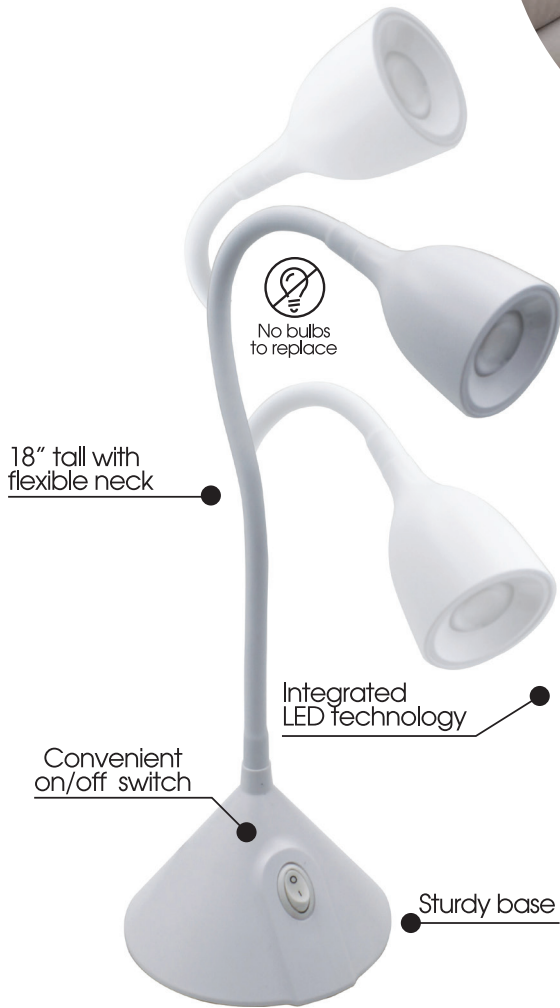

## **FIXTURES** Plug & Play LED Desklamp

**Spend more time studying and less on changing bulbs.**

These low wattage, energy-saving, LED desk lamps do not require bulbs, no bulbs to replace ever! The flexible neck bends into place and holds for direct light just where you need it. Available in black or white.

# Energy-Saving **DESKLAMP**

**Direct  
light  
where you  
need it.**

## **PLUG & PLAY** LED DESKLAMP

Greenlite's adjustable LED desk lamp has a fully flexible gooseneck for positional lighting. Minimal footprint and compact design saves coveted desk space. Uses only 3.5W to produce brilliant lighting at 300 lumens. Available in black & white.

Model	Lumens	CCT	UL Location Rating	Rated Life Hours	Warranty Years	Power Cord Length	Desk Lamp Dimensions	Case Quantity
3.5W LED Desk Lamp (6 White & 6 Black)	300	●	Dry	30K	3	5.5 ft Long	18" H x 5" D	12
3.5W LED Desk Lamp (12 White)	300	●	Dry	30K	3	5.5 ft Long	18" H x 5" D	12