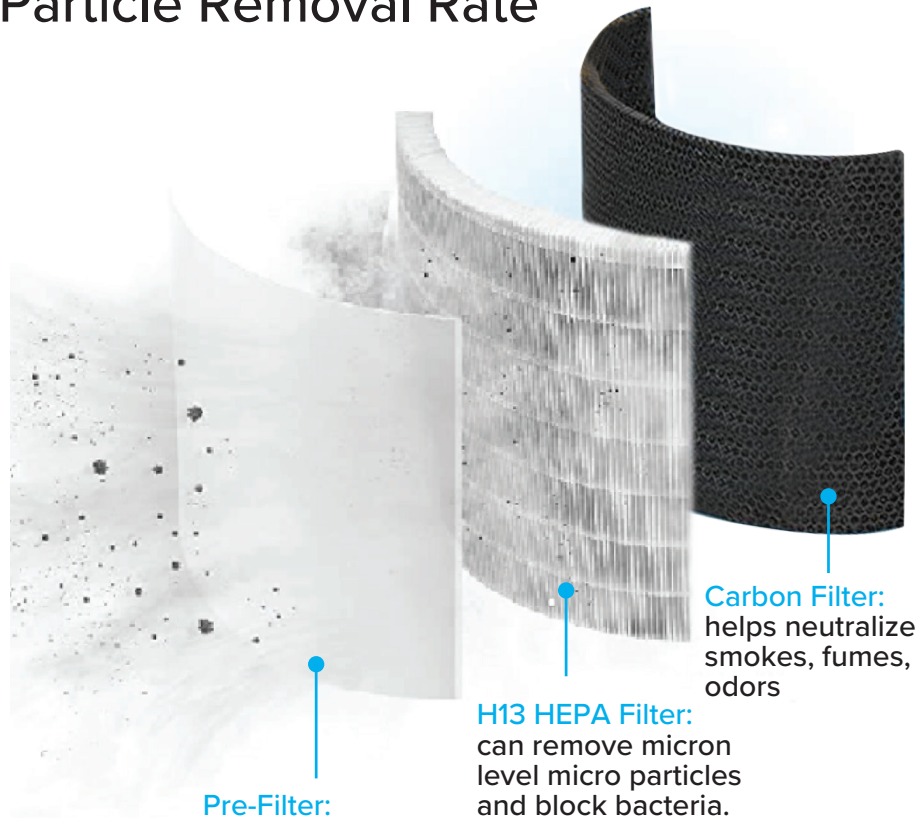

# H13 True HEPA Replacement Filter

99.97% Particle Removal Rate

**Carbon Filter:**  
helps neutralize  
smokes, fumes,  
odors

**H13 HEPA Filter:**  
can remove micron  
level micro particles  
and block bacteria.

**Pre-Filter:**  
can intercept large  
suspended hair and  
dust particles.

**Carbon Filter**  
Eliminates airborne  
toxins and odors

**HEPA Filter**  
Captures small  
particles: pollen,  
tobacco smoke,  
dust.

**Pre-Filter**  
Captures large  
particles: lint, fiber,  
hair, pet fur.

Replacement  
filter for  
Air Purifier  
G-Pure-15W

360° Filtration

Replacement filter sold separately.  
For best performance, replace every  
6 months.