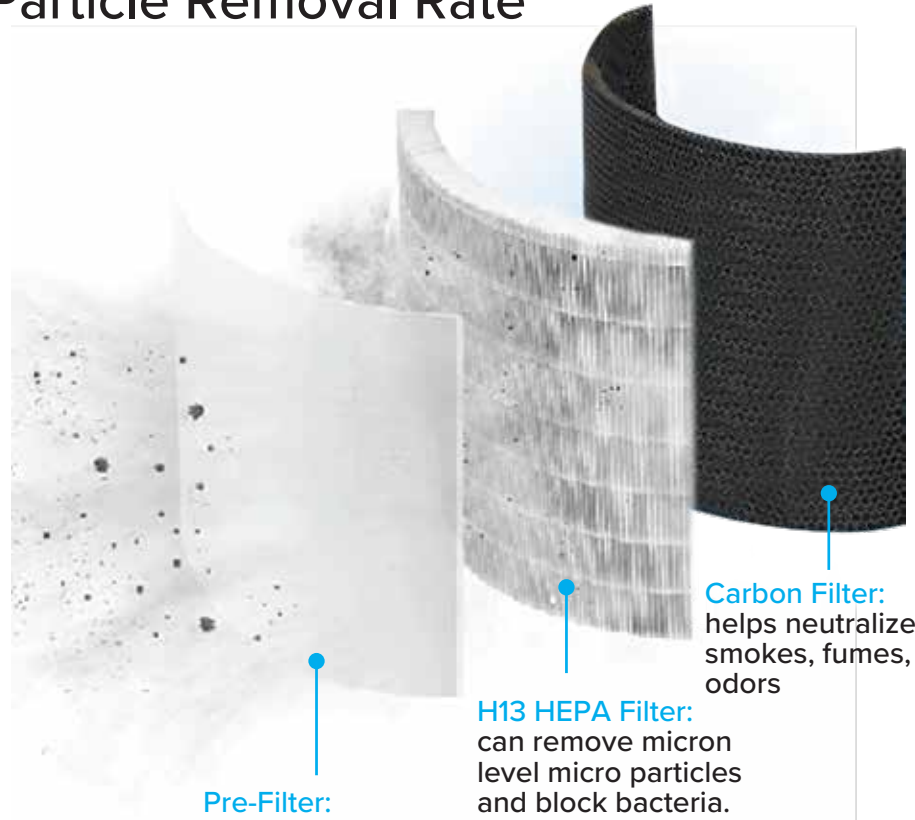

H13 True HEPA Replacement Filter

99.97% Particle Removal Rate

Carbon Filter
Eliminates airborne toxins and odors

HEPA Filter
Captures small particles: pollen, tobacco smoke, dust.

Pre-Filter
Captures large particles: lint, fiber, hair, pet fur.