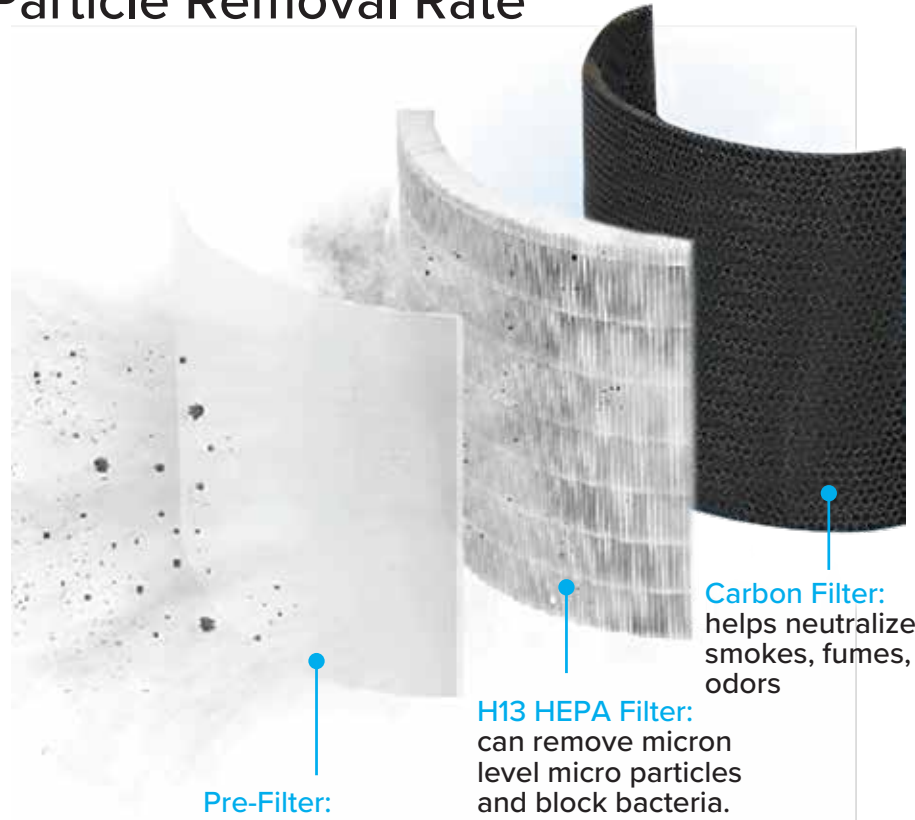

H13 True HEPA Replacement Filter

99.97% Particle Removal Rate

Carbon Filter:
helps neutralize
smokes, fumes,
odors

H13 HEPA Filter:
can remove micron
level micro particles
and block bacteria.

Pre-Filter:
can intercept large
suspended hair and
dust particles.

Carbon Filter
Absorbs
smokes, odors
and fumes

HEPA Filter
Captures small
particles: pollen,
tobacco smoke,
dust.

Pre-Filter
Captures large
particles: lint, fiber,
hair, pet fur.

Replacement
filter for
Air Purifier
G-Pure-15W